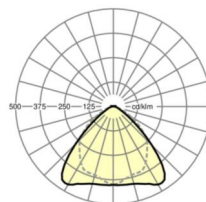

CHARACTERISTICS

Order number	19510004034
EAN number	4020863425525
Commodity code	94051190
Certification mark	IP 20, Protection class I, ENEC10 VDE, F, HACCP DIN10500/Food/IFS-application-related suitability/BRC, Indoor, CE
Impact resistance (IK rating)	IK03 (-20°C bis 35°C)
Ambient temperatur	ta -20°C to 35°C
Warranty period	5 years
State funding programs	BEG - Federal funding for efficient buildings (valid only for Germany)

ELECTRICAL ENGINEERING

Controller	Electronic driver (1 pcs.)
System output	49W
Mains voltage	230V/50Hz
Energy efficiency class/light source	C

LIGHTING TECHNOLOGY

Placement	LED, Colour rendering/Light colour CRI ≥ 80 / 4000K
Colour tolerance (MacAdam)	3SDCM
Nominal luminous flux	8637lm
LED service life	50000h L80/B10 (Tq 35°C), 70000h L80/B50 (Tq 35°C), 100000h L80/B50 (Tq 30°C)
Luminaire luminous efficiency	176lm/W
Beam angle	95° (C0) / 95° (C90)
UGR lat./long.	22.9 / 24.3

MECHANICS

Housing colour	black RAL 9005
Dimensions (LxWxDxH)	1531mm x 55mm x 37mm
Weight (net)	1.65kg
Type of installation	Mounting rail system installation, Light structure

Dimensions

L	1531 mm	Length
B	55 mm	Width
H	37 mm	Height

DEEP-LINK

<https://www.regiolux.de/en/article/19510004034>

Reference	LED 8000lm 840
ηLB	100 %
Φ ↓/↑	98 % / 2 %
UGR lat./long.	22.9 / 24.3